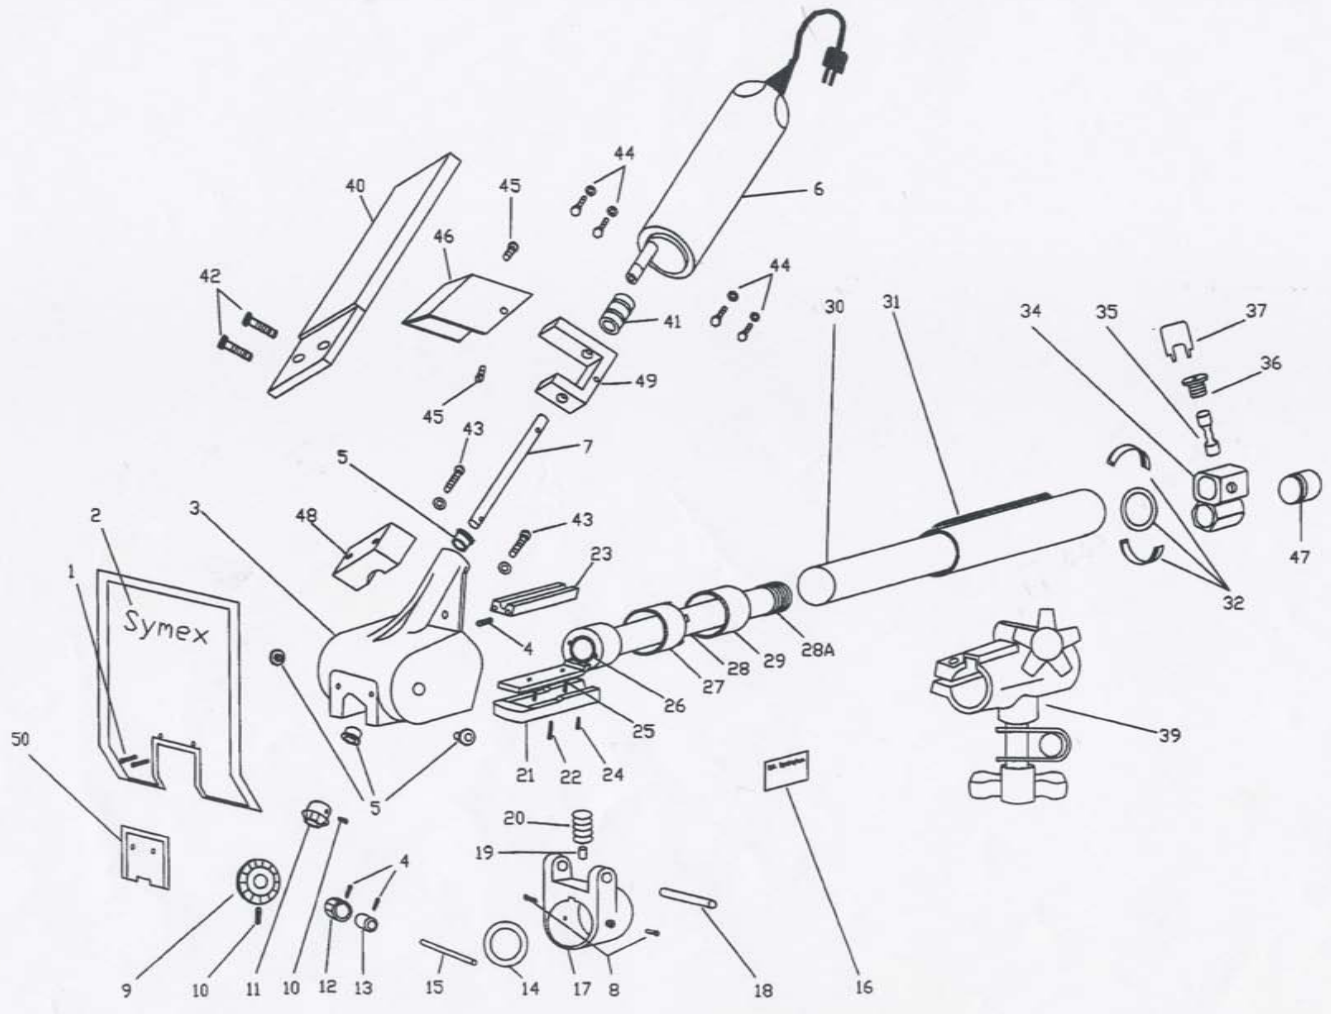

SYMEX STAR-TRAC II AUTOMATIC GOUGING TORCH

SYMEX STAR-TRAC II

AUTOMATIC GOUGING HEAD

REF. #	DESCRIPTION	CAT. #
1	SHIELD SCREWS (2 required)	51007
2	STEEL SHIELD	51006
3	ALUMINUM HOUSING standard	51046
3	ALUMINUM HOUSING for Bottom Lava Shield Set	51096
4	ALLEN SCREW 10-32 X 1/4"	51016
5	BRASS BUSHING SET (includes 4 pcs)	51017
6	DIGITAL SERVO MOTOR W/ 40" Cord & Plug	68799
7	VERTICAL DRIVE SHAFT	51101
8	ALLEN SCREW 1/4"-20 X 1/2" W/ Nylon tip	51019
9	LARGE DRIVE GEAR w/ Screw	51020
10	ALLEN SCREW 10-32 X 5/8"	51021
11	PINION GEAR w/ Screw	51003
12	DRIVE ROLL w/ Screw	51009
13	DRIVE ROLL FIBER BUSHING w/ Screw	51013
14	CLEVIS INSULATOR	51043
15	DRIVE ROLL SHAFT	51014
16	NAME PLATE SET (includes 3 labels)	51023
17	BRONZE CLEVIS	51024
18	CLEVIS SHAFT	51025
19	SPRING RETAINER PIN (2 required)	51026
20	CHROME SPRING	51027
21	BRASS SHOE INSULATOR	51028
22	INSULATOR SCREW	51029
23	SHOE CAP 5/16"	51008
23	SHOE CAP 3/8"	51010
23	SHOE CAP 1/2"	51011
23	SHOE CAP 5/8"	51012
24	SHOE CAP SCREW 8-32 x 3/8 fillister head	51030
25	BRASS SHOE	51047
	BRAZED CURRENT TUBE ASSEMBLY	68793
26	COPPER FRONT COLLAR	51032
27	FRONT COLLAR INSULATOR	51033
28	BRASS CURRENT TUBE	51034
28a	CURRENT TUBE COPPER THREADS	68794
29	RACK TUBE INSULATOR	51035
30	CURRENT TUBE INSULATOR	51036
31	STEEL TUBE & RACK ASSEMBLY	51037
32	INSULATING COLLAR AIR SEAL	51038
34	AIR VALVE BODY W/ INSULATOR	51041
35	SPOOL ASSEMBLY	10067
36	BONNET	10068
37	SPANNER WRENCH	10083
39	TORCH HOLDER (Bug-o)	51042
39	TORCH HOLDER (Gullco)	51095
40	SERVO-MOTOR GUARD	51048
41	SILVER SHAFT COUPLING	51104
42	SERVO-MOTOR GUARD SCREWS (2 required)	51050
43	SERVO-MOTOR MOUNT SCREWS & WASHERS (2 required)	51083
44	SERVO-MOTOR METRIC BOLTS & WASHERS (4 required)	51052
45	MOTOR MOUNT COVER SCREWS (2 required)	51085
46	MOTOR MOUNT COVER	51084
47	ELECTRODE ALIGNMENT TUBE	51045
48	MOTOR GUARD MOUNTING BLOCK	51049
49	SERVO-MOTOR MOUNT	51103
50	AUXILIARY HI TEMP. LAVA SHIELD 3/8"	51086
50	AUXILIARY HI TEMP. LAVA SHIELD 1/2"	51087
50	AUXILIARY HI TEMP. LAVA SHIELD 5/8"	51088
50	AUXILIARY HI TEMP. LAVA SHIELD 5/16"	51090
NS	3 PIECE LAVA BOTTOM SHIELD SET w/ screws	51091